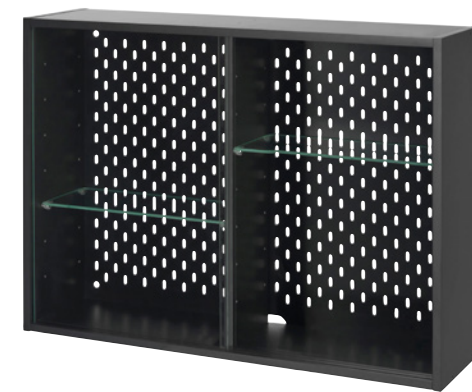

PE816536.jpg

New UPPSPEL glass-door cabinet 69,99 Painted fibreboard, powder coated steel and tempered glass. Designer: Jon Karlsson. W76xD20, H56cm. Dark grey 905.076.36