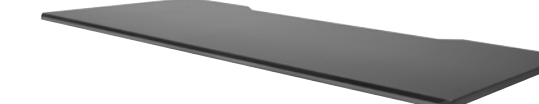

PE816441.jpg

New UPPSPEL table top 99,- Fibreboard. Designer: Jon Karlsson. L180xW80cm. Black 705.113.47